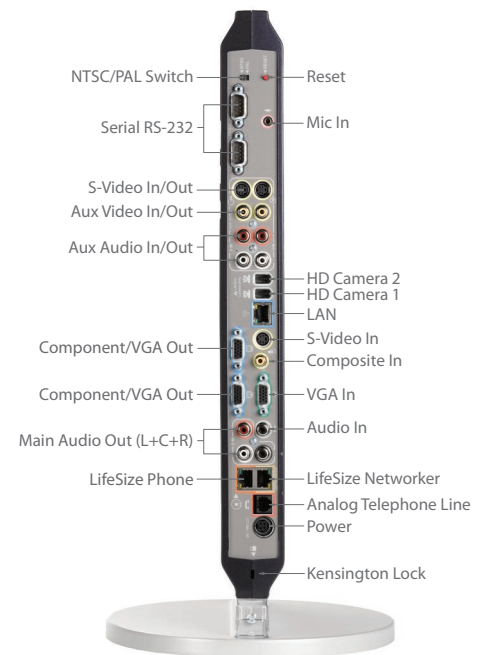

Embedded HD Multipoint Control Unit

6-way HD CP multipoint conference with up to 4 visible
participants
6-way HD VAS multipoint conference
Transcoding support
Virtual Multiway allows participant viewing control
(patent pending)
H.239 multipoint support shared from any participant
Disable multipoint option

System Management

Out of box setup via web interface and management tool
SNMP
2 x DB-9 RS-232 ports configurable as control
Backup and Restore capability
JPEG snapshots through web interface

Power

AC Voltage 100-240V, 50-60 Hz, 2.5A via external
power supply

Environmental Data

Operating temperature: 0 C (32 F) to 35 C (95 F)
Operating Humidity: 15% to 85%, non-condensing
Storage temperature: -20 C (-4 F) to 60 C (140 F)
Storage humidity: 10% to 90%, non-condensing

Codec Dimensions

Width: 436.99mm (17.2")
Depth: 197mm (7.76")
Height: 47.2mm (1.86")
Weight: 2.52Kg (5.56 lbs)

Regulatory Model Number

LifeSize Room = LFZ-001

For additional information: www.lifesize.com/support

Information contained in this document is preliminary and subject to change without notice. LifeSize is a registered trademark or trademark of LifeSize Communications in the U.S. and other countries. © Copyright 2009. All rights reserved. April 2009.

Corporate Headquarters: Phone: +1 512 347 9300
901 S. Mopac Expressway Fax: +1 512 347 9301
Building 3, Suite 300 Email: info@lifesize.com
Austin, Texas 78746 USA www.lifesize.com

EMEA: LifeSize Communications
Toll-Free Europe 008000 999 09 799

APAC: LifeSize Communications
Hong Kong
Phone: +852 8239 3695