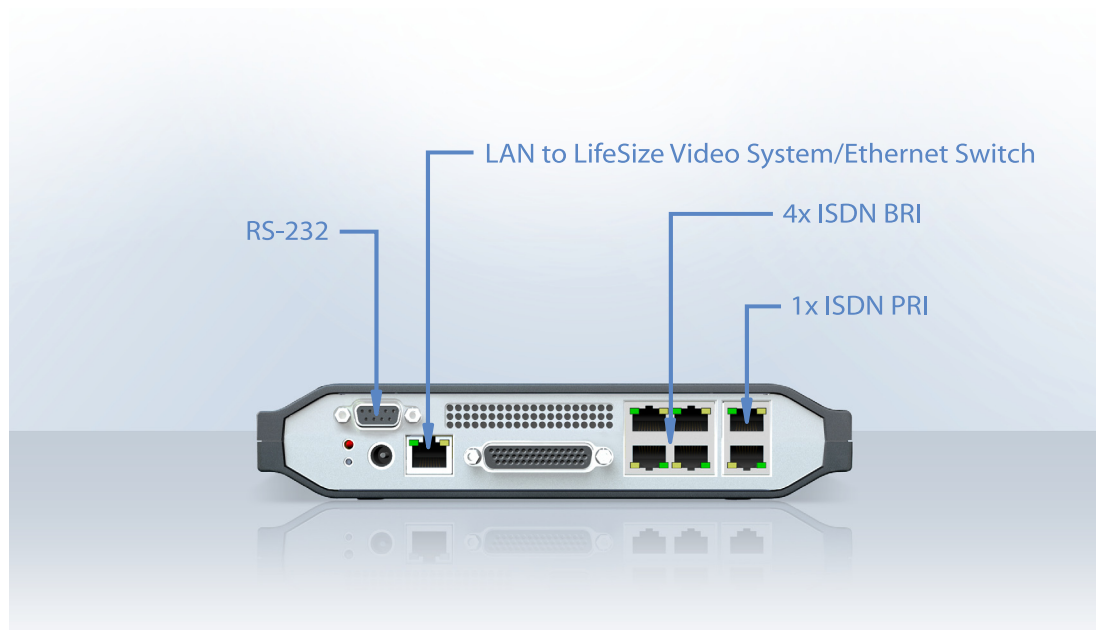

Corporate Headquarters:
901 S. Mopac Expressway
Building 3, Suite 300
Austin, Texas 78746 USA

Phone: +1 512 347 9300
Fax: +1 512 347 9301
Email: info@lifesize.com
www.lifesize.com

EMEA:
LifeSize Communications
United Kingdom
Phone: +44 1256 480 591

APAC:
LifeSize Communications
Hong Kong
Phone: +852 8239 3695