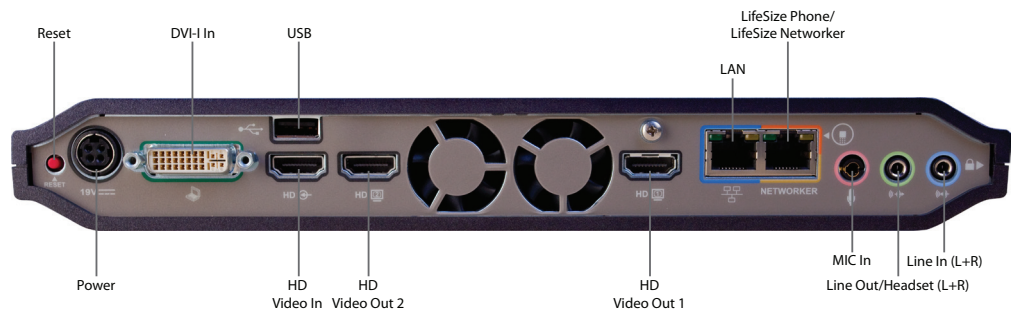

Intelligent Networking Features

Adaptive Motion Control (AMC)
NAT/Firewall Traversal (H.460/SIP)
IPv4 and IPv6 support
Auto bandwidth detection
ISDN support via LifeSize Networker

Directory and Address Book

Up to 1000 local directory entries
Save, Lock, Remove Redial List features
Missed call notification
Auto-Discovery directory lookup (patent pending)
LDAP support / H.350 compliant
Meetings Directory support

System Management

Out of box setup via web interface and management tool
SNMP
Backup and Restore capability
JPEG snapshots through web interface

Power

AC Voltage 100-240V, 50-60 Hz, 2.5A via external power supply

Environmental Data

Operating temperature: 0 C (32 F) to 40 C (104 F)
Operating Humidity: 15% to 85%, non-condensing
Storage temperature: -20 C (-4 F) to 60 C (140 F)
Storage humidity: 10% to 90%, non-condensing

Codec Dimensions

Width: 288mm (11.34")
Depth: 187.5mm (7.38")
Height: 41.3mm (1.63")
Weight: 1.29Kg (2.84 lbs)

Regulatory Model Number
LifeSize Express 220 = LFZ-018

For additional information: www.lifesize.com/support

Information contained in this document is preliminary and subject to change without notice. LifeSize is a registered trademark or trademark of LifeSize Communications in the U.S. and other countries. © Copyright 2009. All rights reserved. October 2009.

Corporate Headquarters: 901 S. Mopac Expressway Building 3, Suite 300 Austin, Texas 78746 USA
Phone: +1 512 347 9300
Fax: +1 512 347 9301
Email: info@lifesize.com
www.lifesize.com

EMEA: LifeSize Communications
Toll-Free Europe 008000 999 09 799

APAC: LifeSize Communications
Hong Kong
Phone: +852 8239 3695